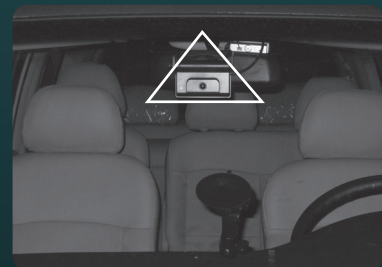

Car No. []

Driver Name []

Management No. []

OK Cancel

[Installation for passenger car]

- High sensitivity video data management / interpretation program (Window XP / Vista)
- Database manager function (data path, user information)
- Automatic car event or accident sensing with 3d sensor
- Accident video record / 3-axis acceleration speed data record
- Driving recording function (time, data, GPS location information and speed information record)
- Car Audio recording
- Separate manual button
- Basically, 60 times of "20 seconds event or accident" video recording (14 sec before + 6 sec after accident) on Mini-SD card 512 MB.
- By user programmable number of events recording (depending Mini-SD card memory size)
- By user programmable event period length (maximum 60 seconds by total event)
- By user programmable event "pre" period (minimum 1 sec, maximum 34 sec.)
- By user programmable event "after" period (minimum 5 sec, maximum 59 sec.)
- Device Mini-SD self lock function (dedicated key is used)
- LED operation display